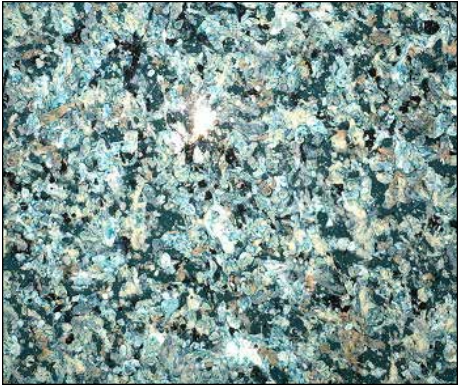

AMAZON

ASTORIA GRANITE

AZTEC BROWN

BEACH HOUSE LIME

BEACH HOUSE PINK

BELLAGIO

BLACKSTONE

CAMOUFLAGE GREEN

CASHMERE

CELESTIAL BLUE

CHARCOAL GRANITE

COPPER STONE METAL FLAKE

FLORANCE SAND

IRISH EMERALD GREEN

KONGO

LATTE

LAVA

LILAC STONE

MOROCCO

PEARL

RUBY GRANITE

SAFFIRE

SALMON

SILVER STONE METAL FLAKE

TEAL GRANITE

VENETIAN TAN